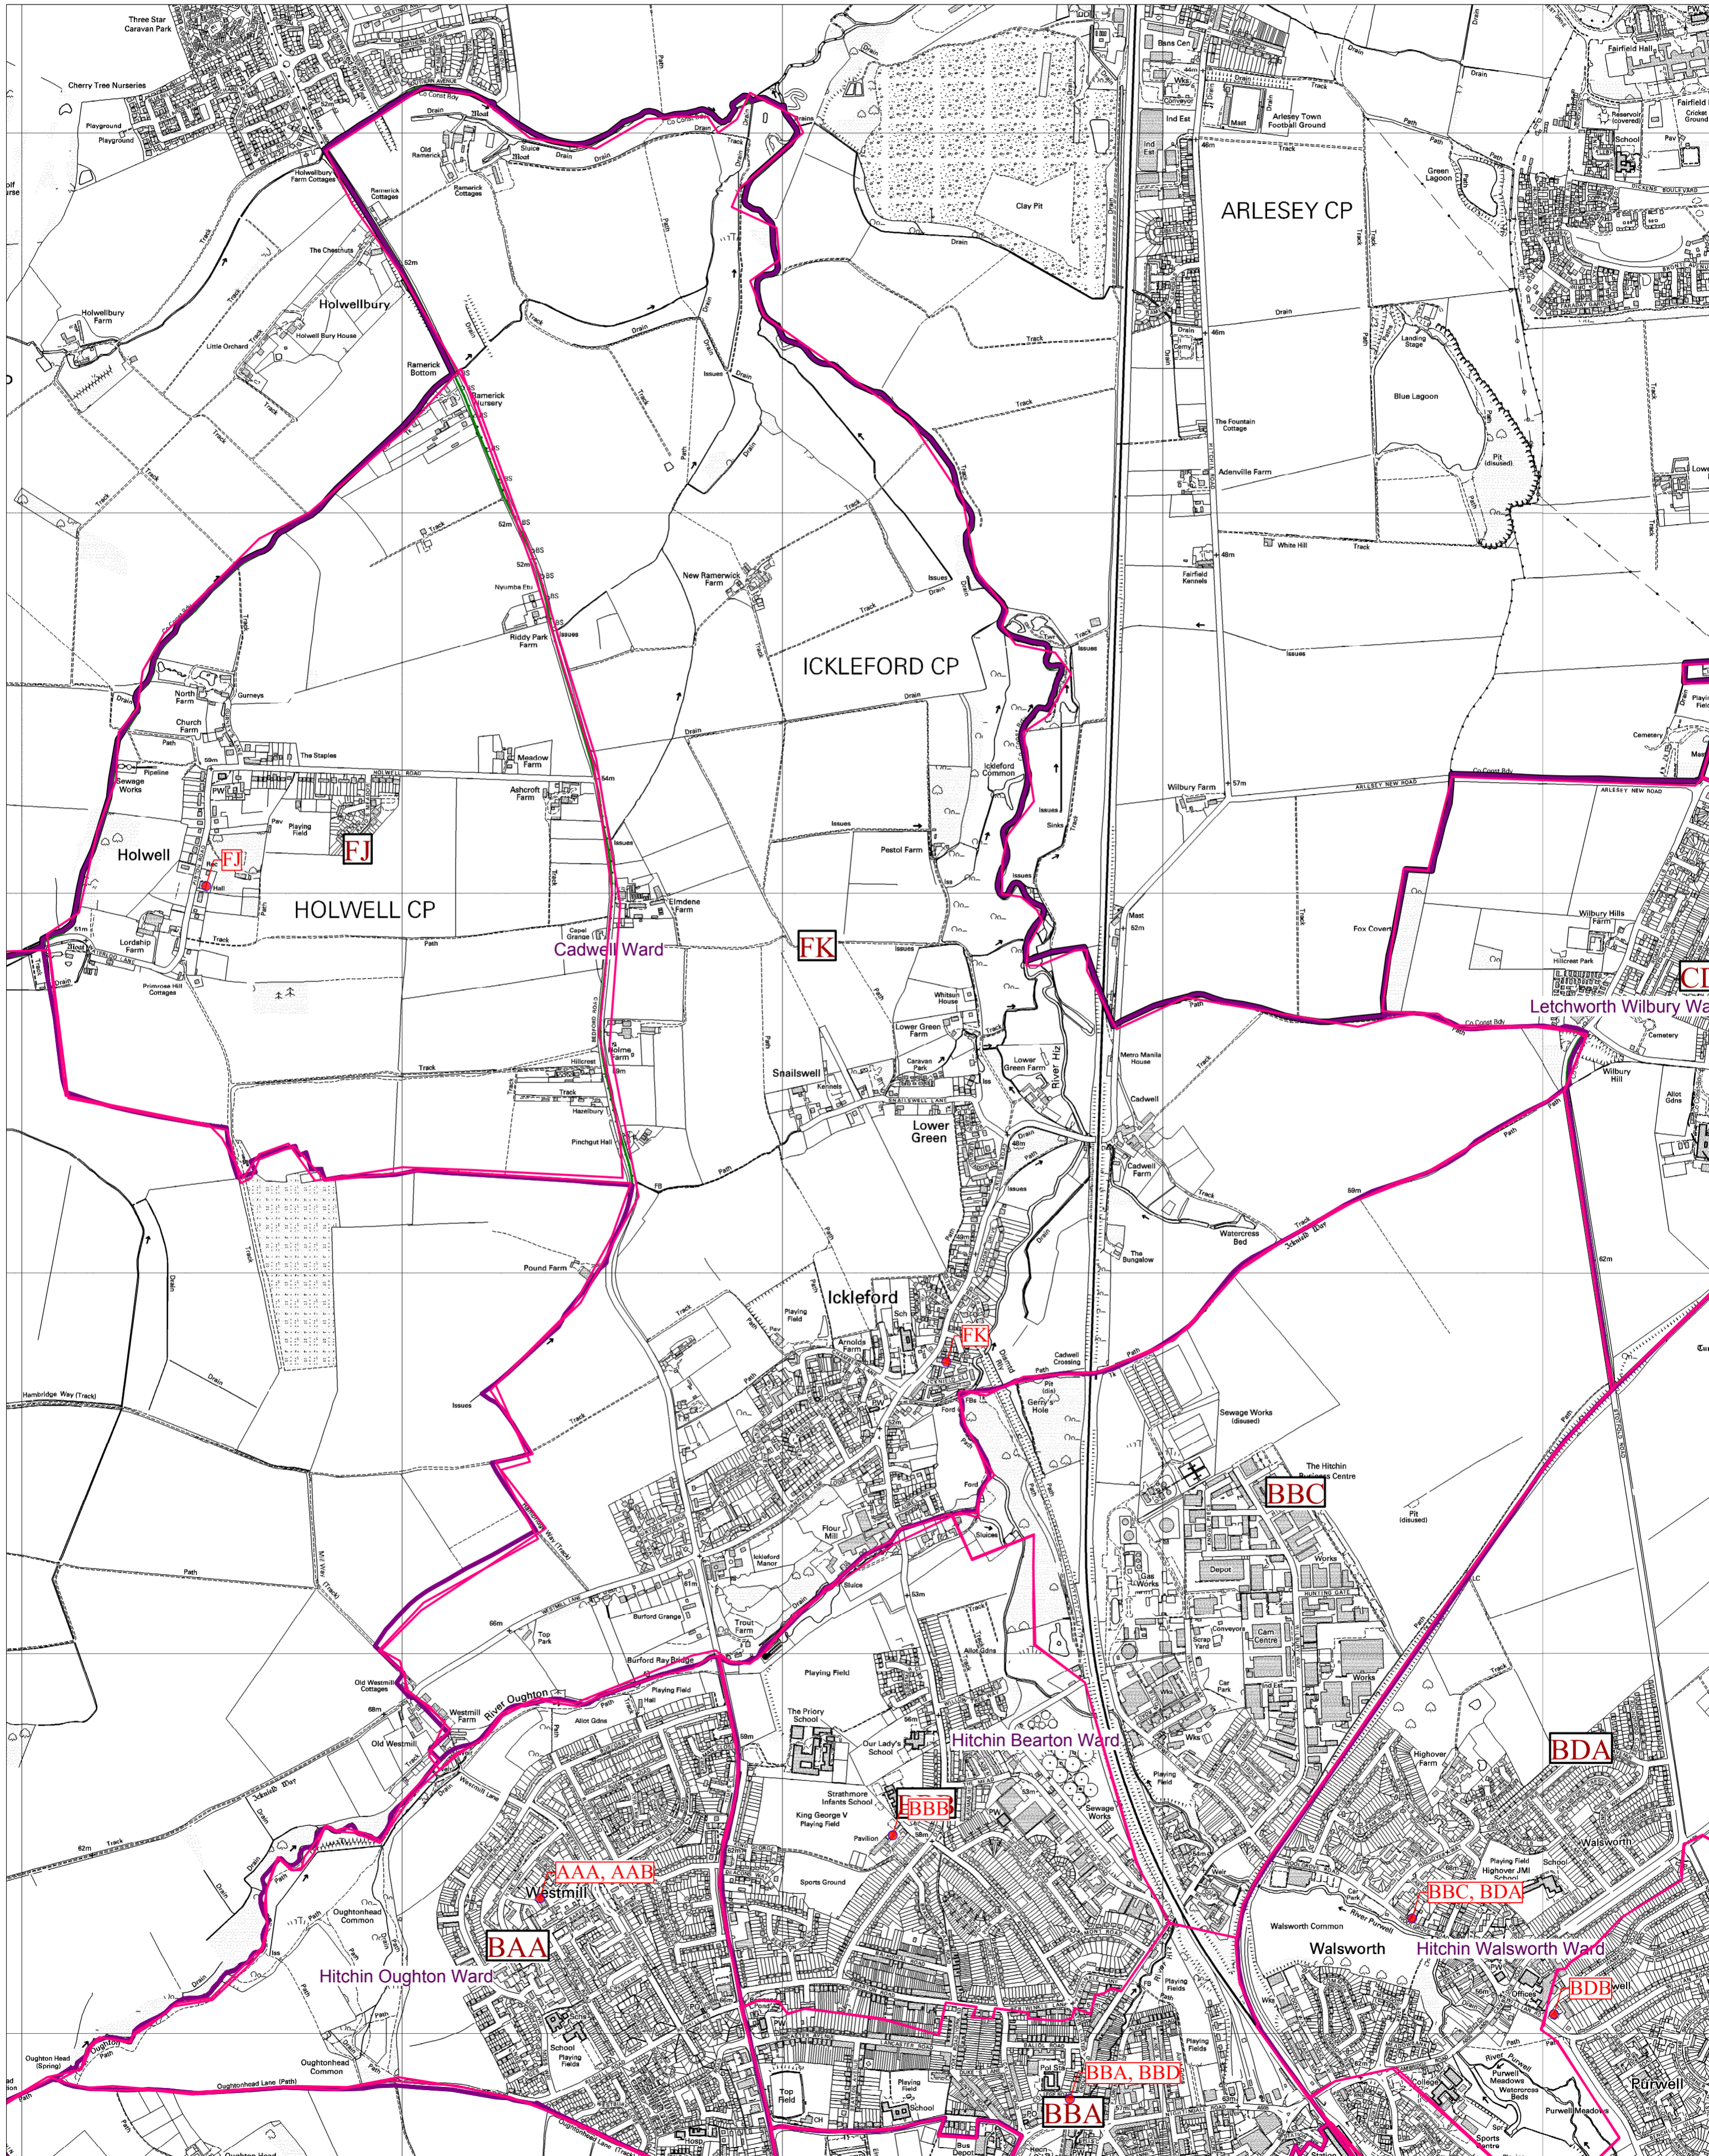

## Polling Area - FJ and FK

Scale: 1:?  
Date: 23:10:13